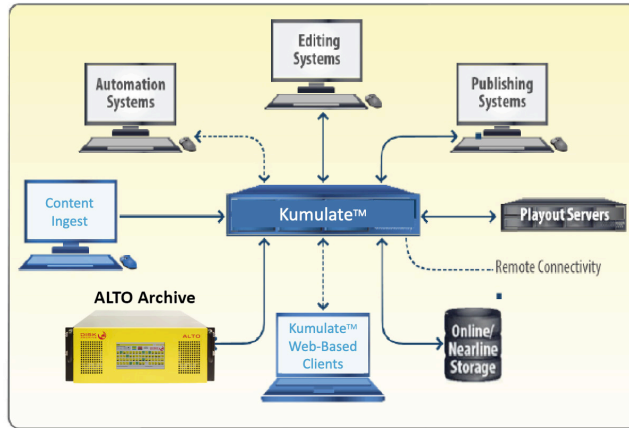

Automatic Archive

✓ Efficiently and automatically archive, access, move, and manage valuable content.

Deep Integration

✓ Deep, seamless integration with an extensive range of production, automation, and playout systems.

"Media companies are increasingly considering Total Lifetime Cost of ownership and the need for distributed systems" says Alan Hoggarth, Managing Director of Disk Archive Corporation. **"Telestream Kumulate's storage access solutions integrate with ALTO to address these key criteria."**

Your Media Platform of Choice with DAC ALTO Archive

LOW CARBON FOOTPRINT | FAST CONTENT RESTORE | LOW LIFETIME COST OF OWNERSHIP

Frictionless Content Management

Content can be moved automatically to make optimal use of online, nearline and ALTO deep storage resources. End users have transparent, uninterrupted access to find and preview content and metadata regardless of repository tier. And with Kumulate™ there are never additional license or support fees for expanding your storage capacity. Automated, native transcoding ensures content is always in the correct format as it moves between archive, production and distribution systems. Kumulate™ automatically transforms media being moved to meet the requirements of the destination, transparently eliminating technical barriers to maximize productivity and creativity.

Enterprise and News Support

Kumulate™ for News is the only solution that allows journalists to automatically archive, access, share and use your company's content directly from within any of the most popular newsroom system interfaces. Kumulate™ for News fetches the associated video and copies it into the correct location in your production server. Partial Restore capabilities enable journalists to edit archived content before retrieving it for even greater efficiency.